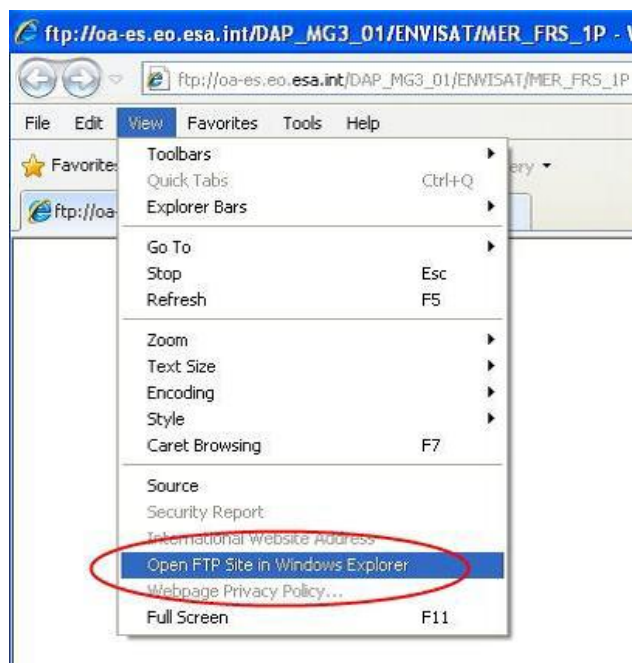

esa GMES Space Component Data Access European Space Agency

ESA Observing the Earth GMES GMES Space Component Data 14-Jun-2010

GSC Data Access

- About GSC Data Access
- How to Access
- Browse Data
- Data Access Portfolio
- Derby Software Tool

News

- Operational News Archive
- News Archive

GSCDA Terms and Conditions

- Terms and Conditions
- FAQ

GMES Core Services

GSC Mission Groups

GSC Data Portal

- Terms of Use
- Contact Us

DAP Dataset Status

European wall-to-wall coverage 2009

Summary Full Description

» DAP_MG2-3_01

Wall-to-wall Cloud-free European coverage(s) in the vegetation season reference Year 2009 (+/- 1 year), for 38 countries in HR/MR. Reference year 2009. Baseline: between 1-4 data takes in HR/MR during vegetation season in reference year (+/- 1 year)

This dataset will be built using instruments from:

- Mission Group 2: High and Medium Resolution Multispectral Imaging

» Version Number:

» Dataset Composition

Desired product specifications

Products shall be:

- without clouds (a maximum of 5% per country is acceptable) per coverage

ONLINE ACCESS

5) Pokud se zobrazí prázdné okno, přejděte na „Zobrazit → Otevřít FTP server v programu Průzkumník“.

6) Pokud se objeví následující okno, klikněte na OK.