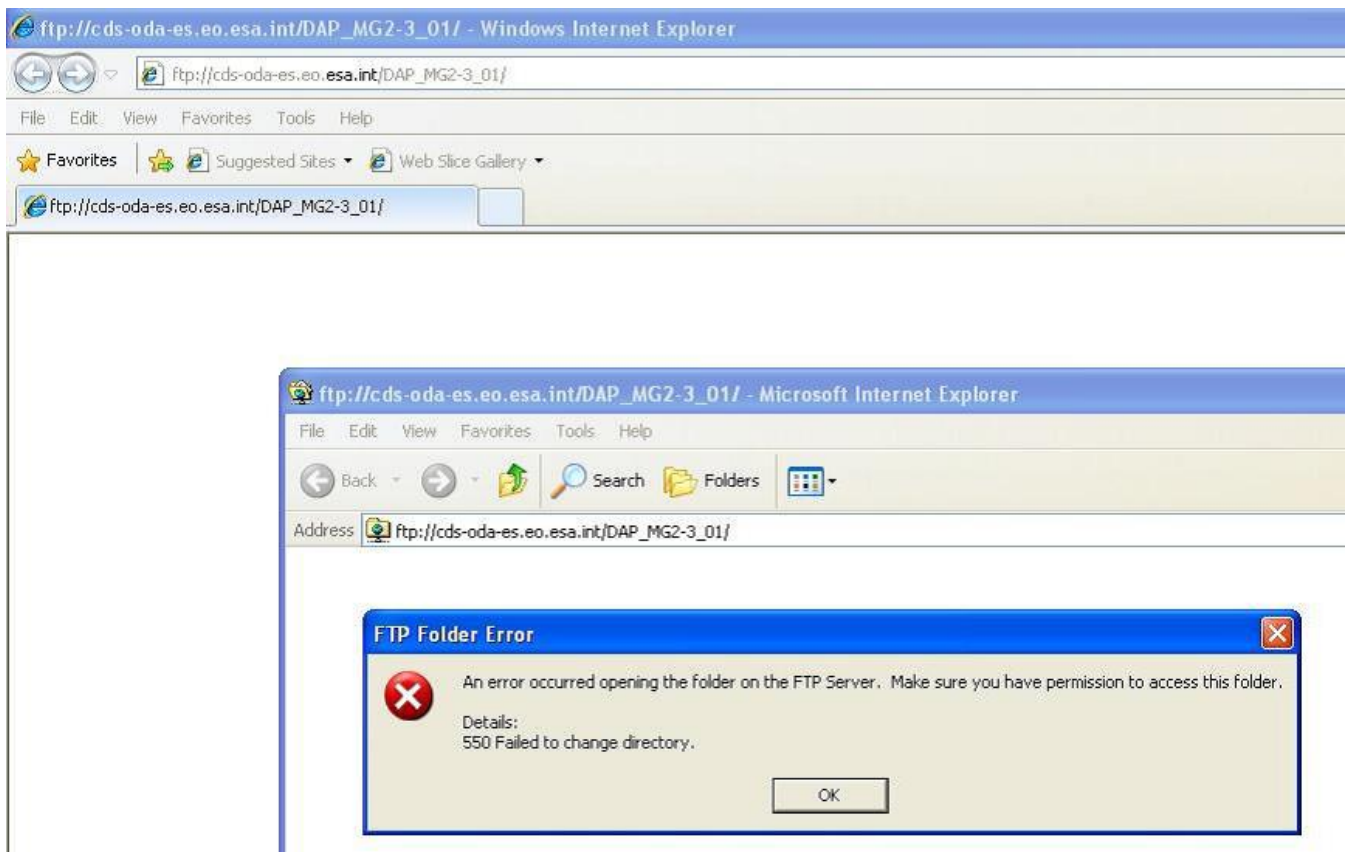

7) Jděte na Soubor → Přihlásit se